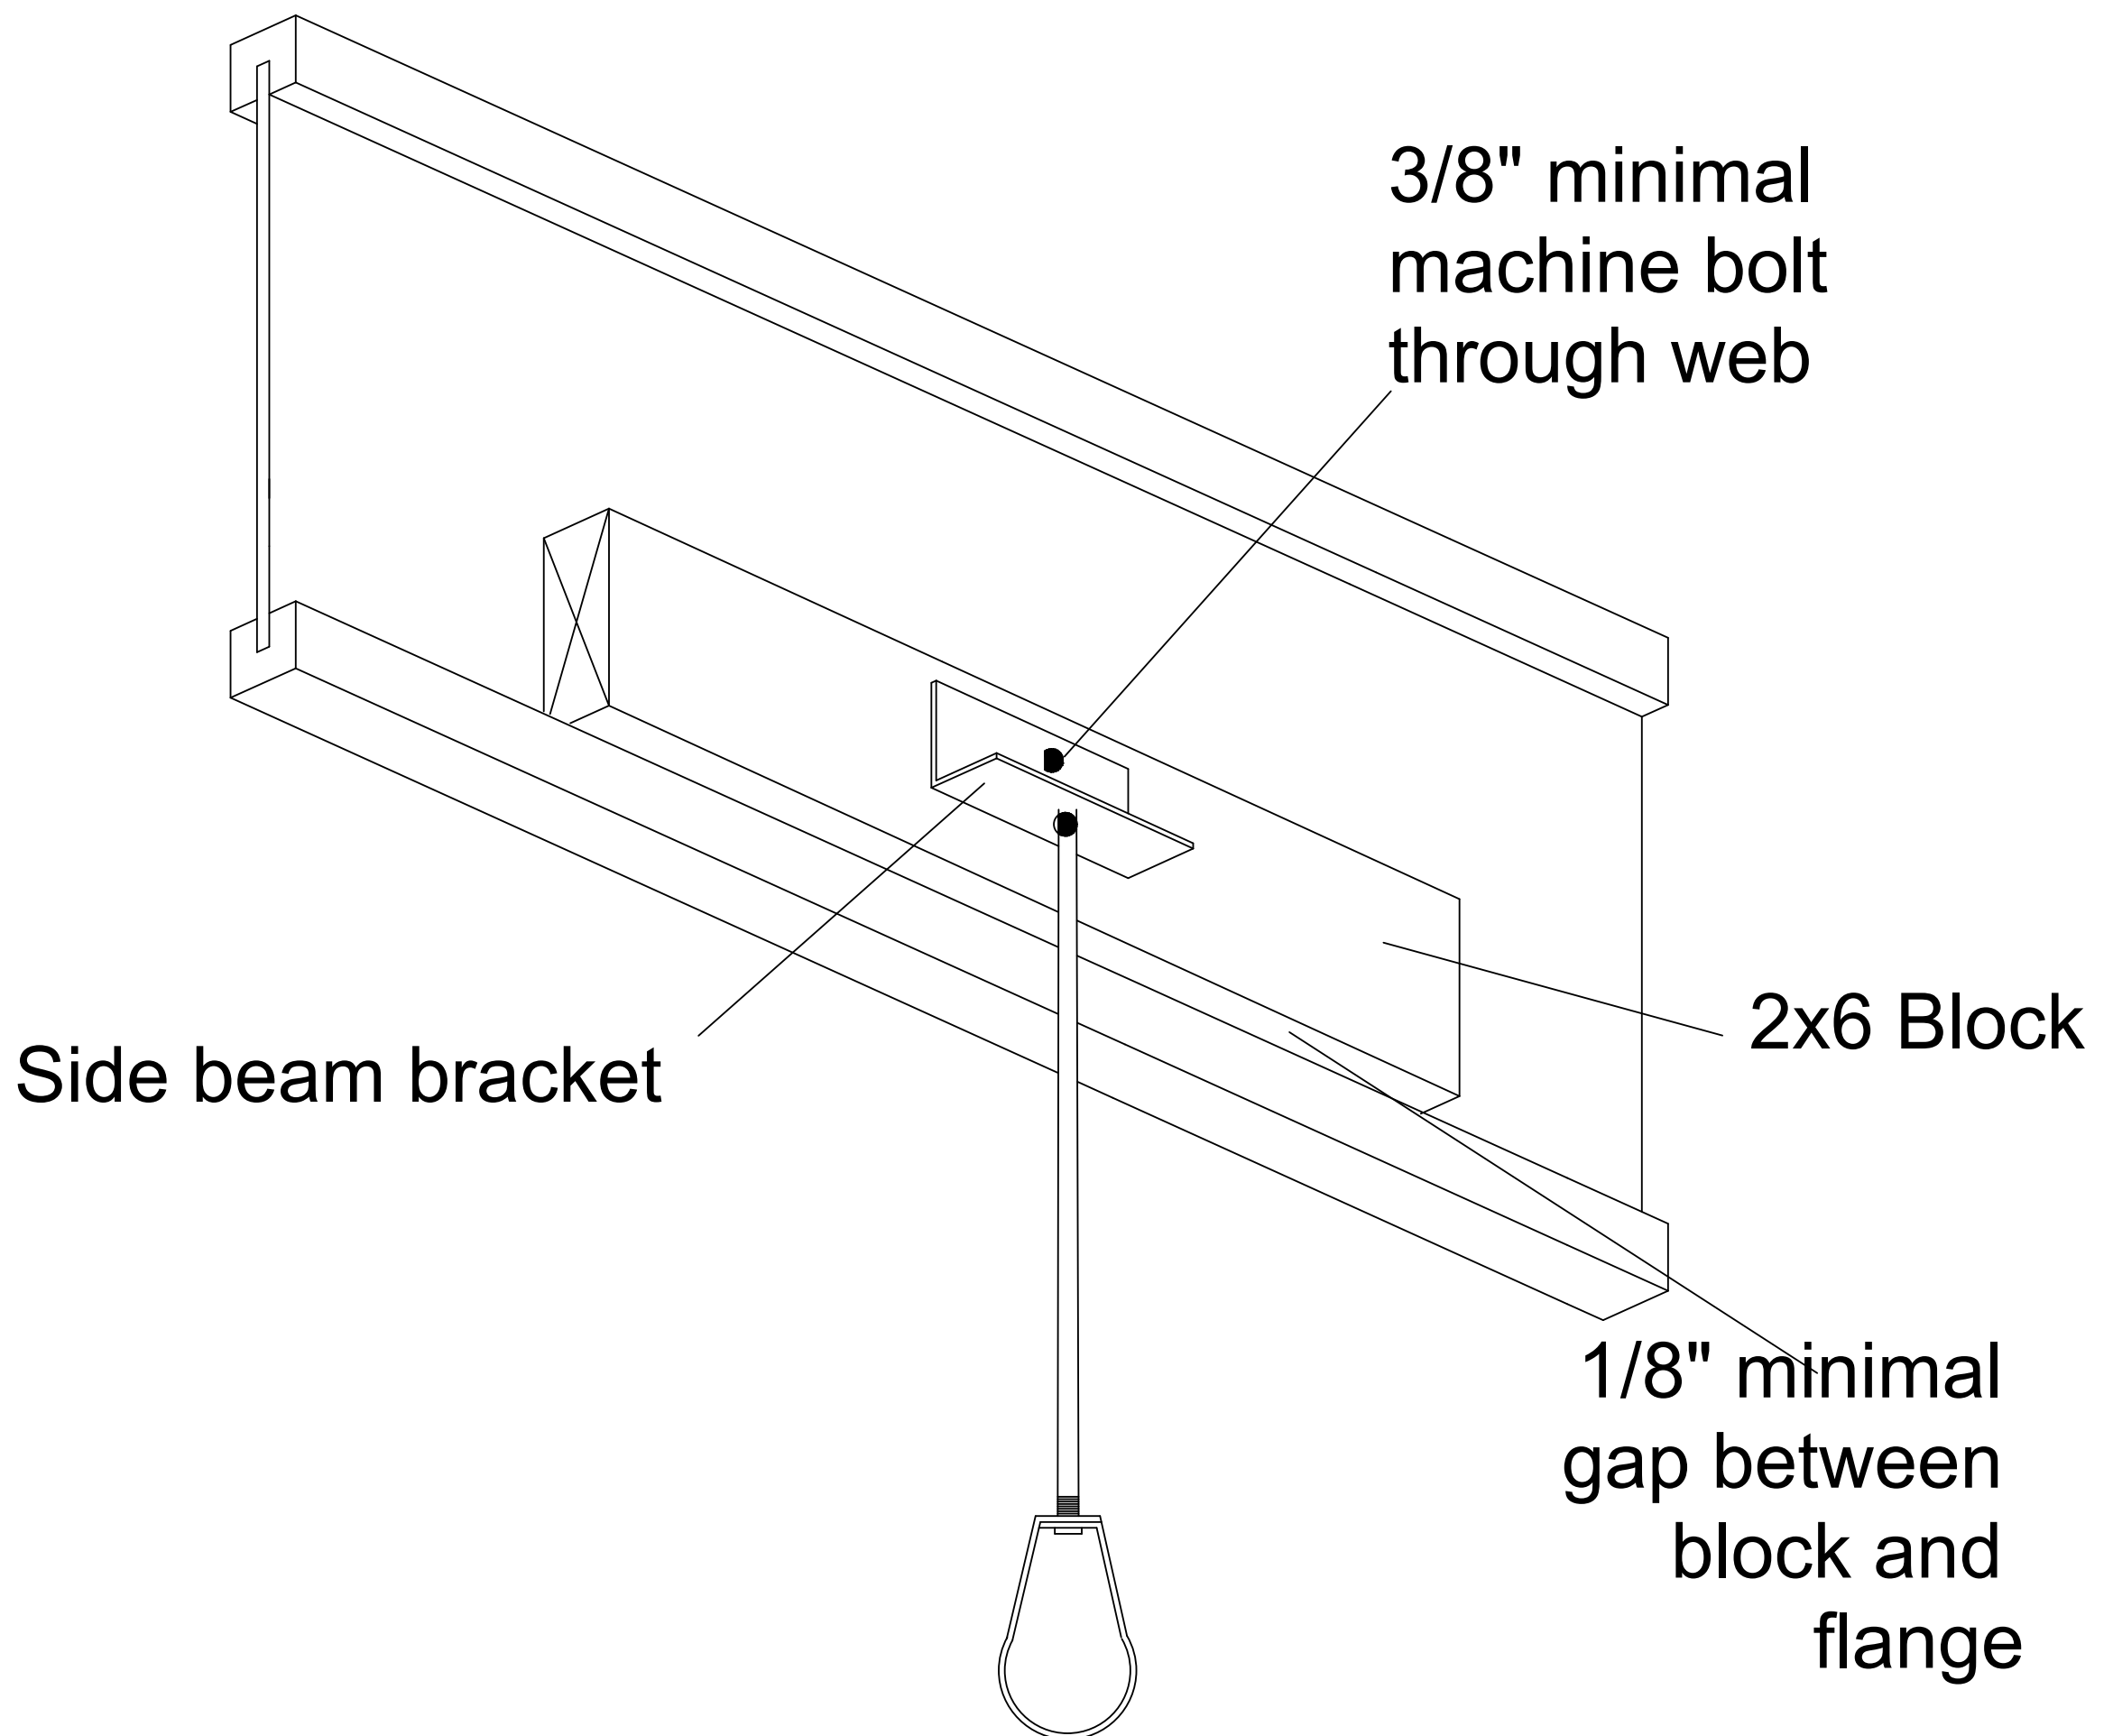

# S4a SPRINKLER SUPPORT

Assembly Capacity 90 lbs.

Verify hanger capacity with manufacturer.