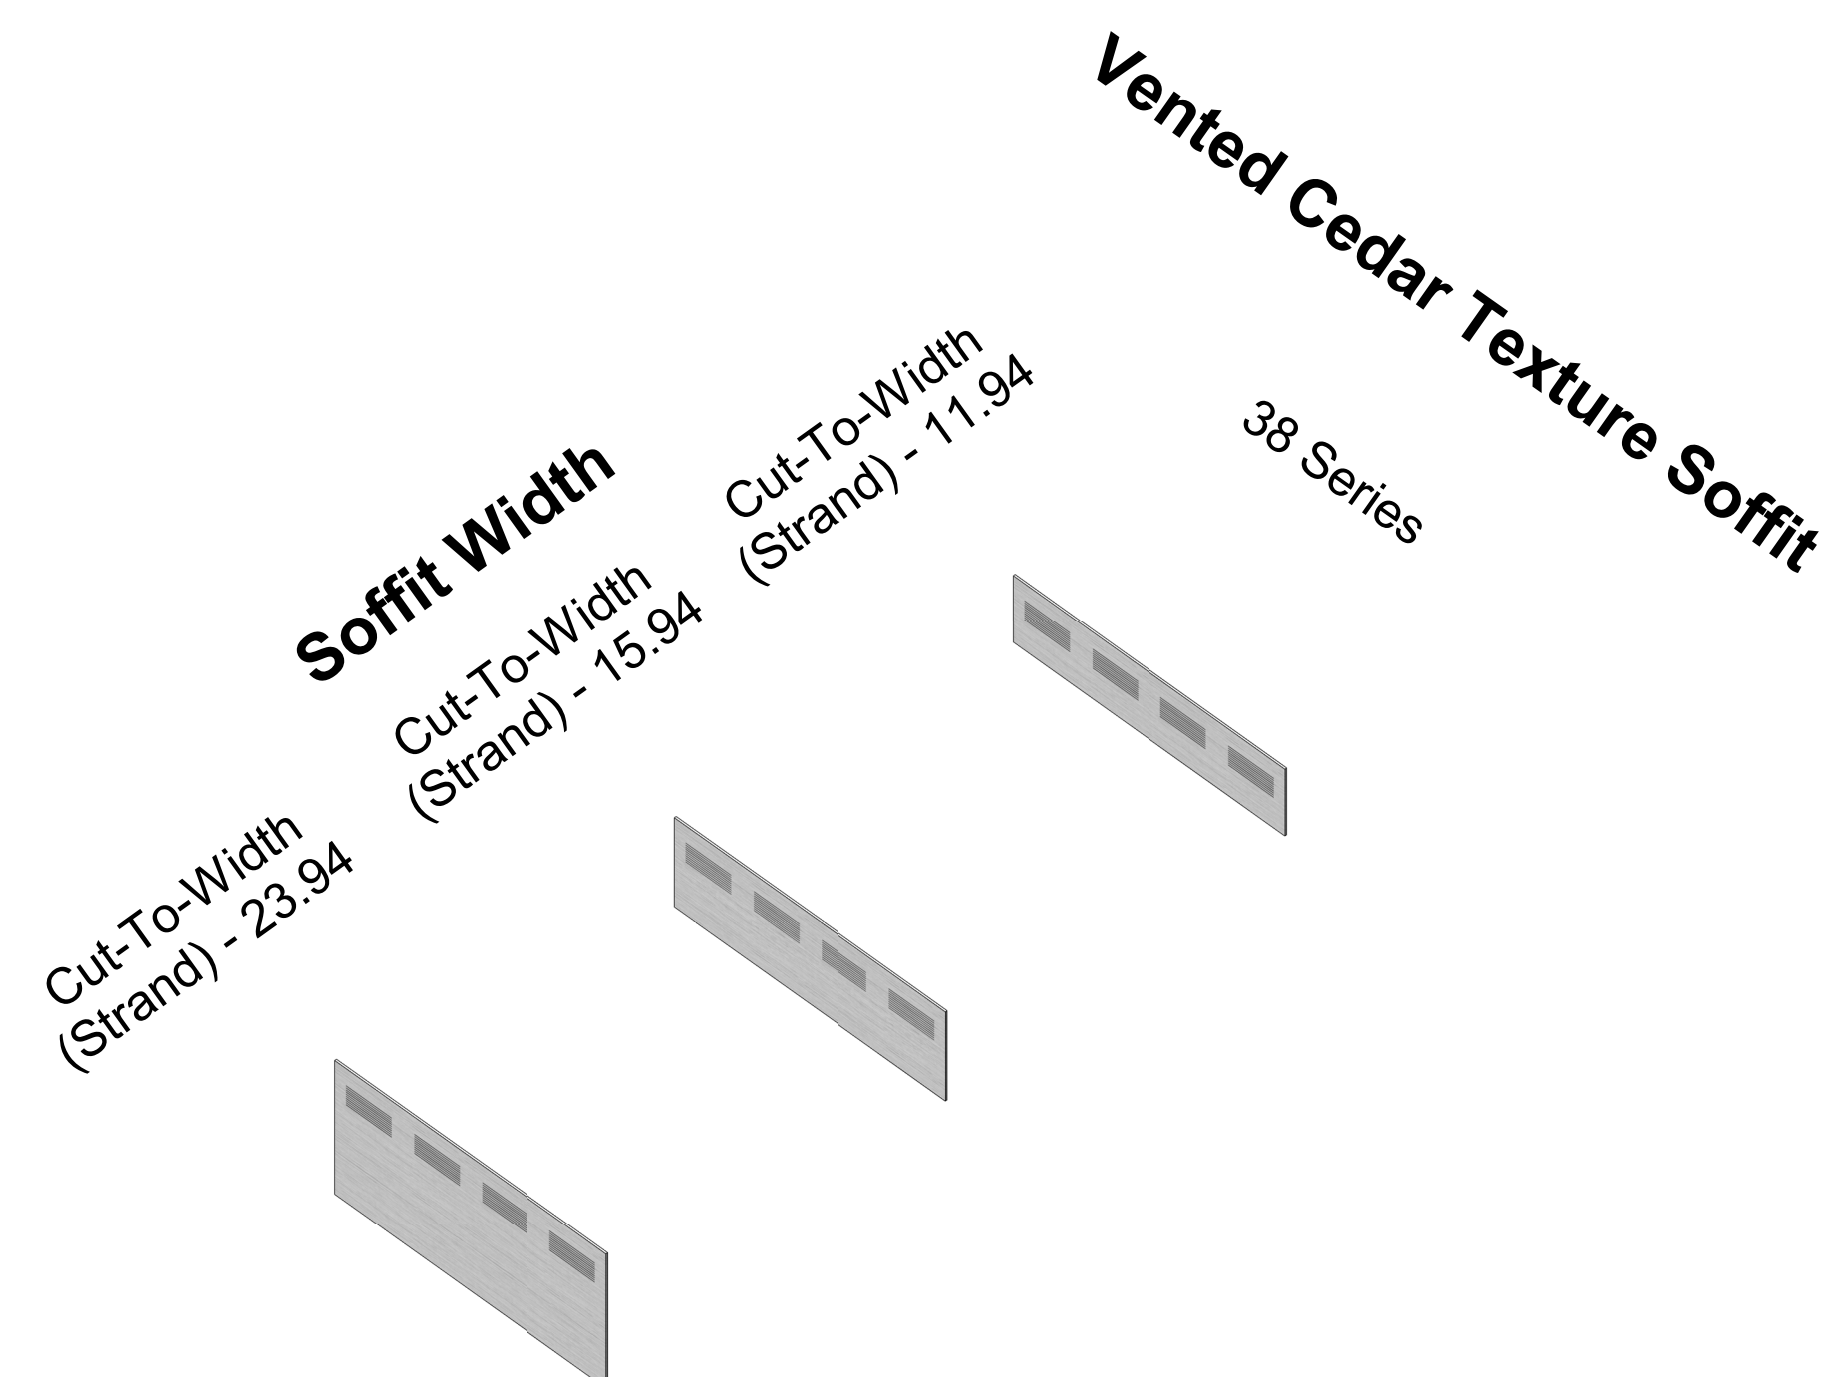

©2019 Louisiana-Pacific Corporation.
All rights reserved.

Scale

LP® SmartSide®

Soffit
Vented Cedar Texture Soffit

① Soffit Families 2 - Vented Cedar Texture Soffit

LPCorp.com
800-450-6106

Notes:
These drawings are general illustrations and are not to be used as final construction details. Check your local building codes before installing siding to confirm whether wood structural panel wall sheathing is required. Follow all manufacturer instructions and applicable building codes.