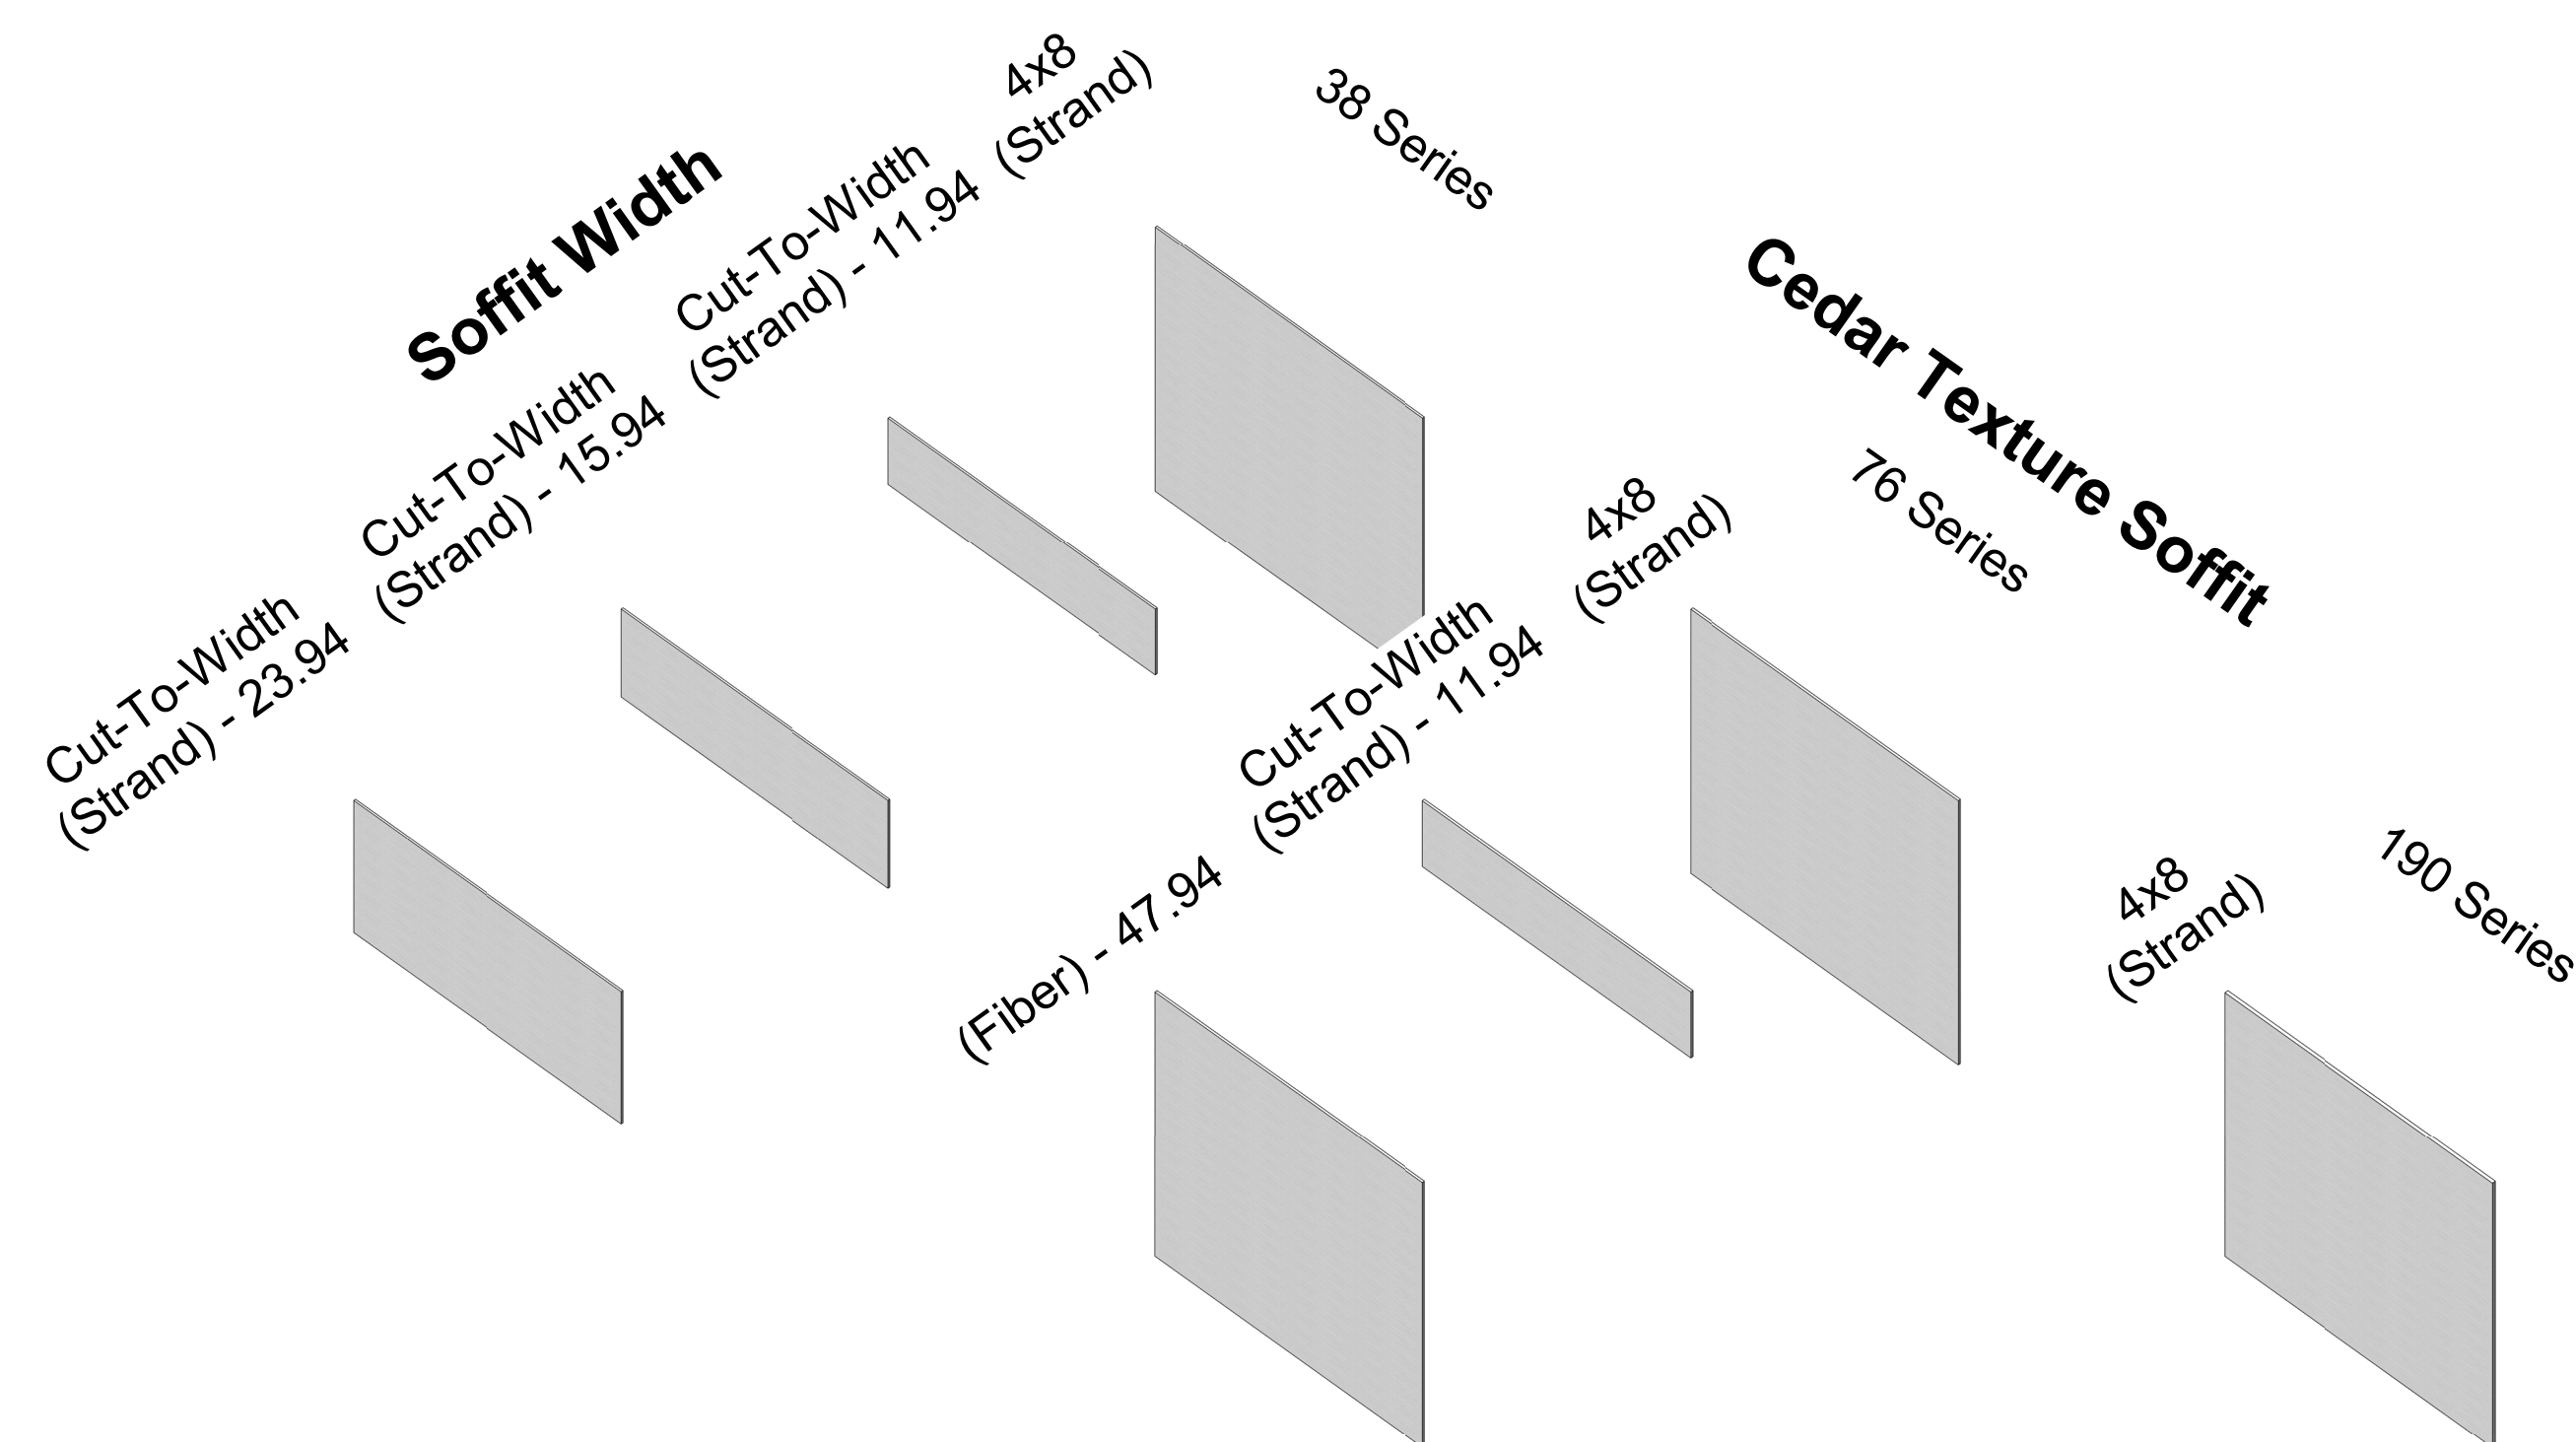

LP® SmartSide®

Soffit
Cedar Texture Soffit

1 Soffit Families 1 - Cedar Texture Soffit

LPCorp.com
800-450-6106

Notes:
These drawings are general illustrations and are not to be used as final construction details. Check your local building codes before installing siding to confirm whether wood structural panel wall sheathing is required. Follow all manufacturer instructions and applicable building codes.

©2019 Louisiana-Pacific Corporation.
All rights reserved.

Scale

LP® SmartSide®

Soffit
Vented Cedar Texture Soffit

① Soffit Families 2 - Vented Cedar Texture Soffit

LPCorp.com
800-450-6106

Notes:
These drawings are general illustrations and are not to be used as final construction details. Check your local building codes before installing siding to confirm whether wood structural panel wall sheathing is required. Follow all manufacturer instructions and applicable building codes.