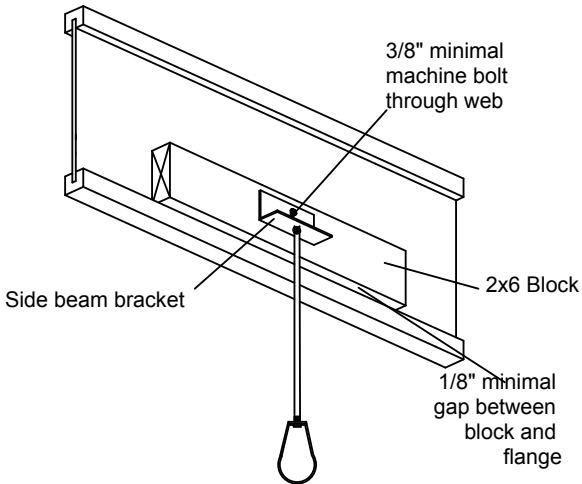

S9 SPRINKLER SUPPORT

Assembly Capacity 90 lbs.

Verify hanger capacity with manufacturer.