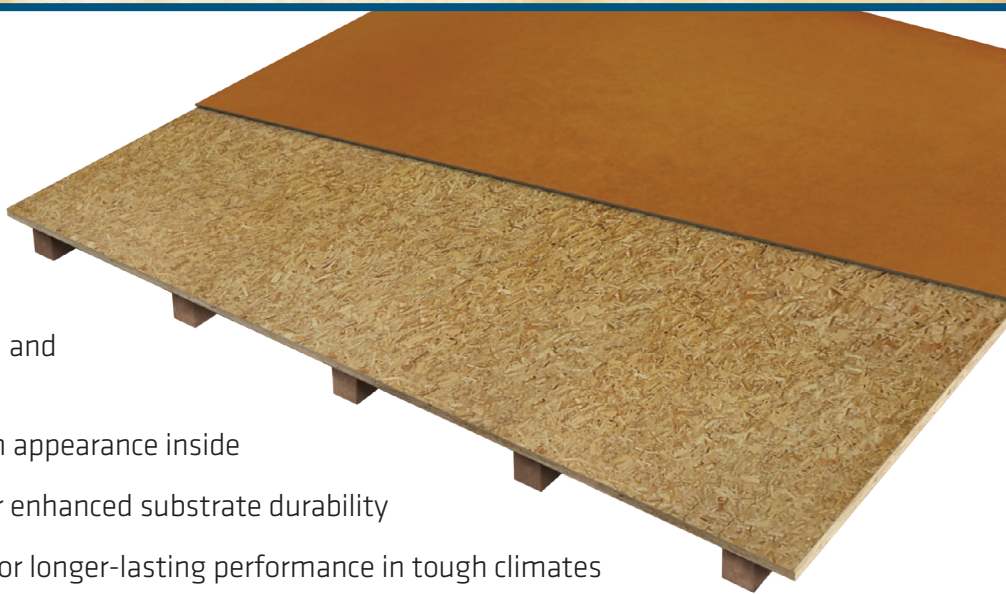

A FLOOR WORTH LOOKING UP TO

LP® ProStruct® Flooring with SmartFinish®

- Only floor product specifically engineered and warranted for shed use
- **Beautiful, durable overlay** for a premium appearance inside
- **Treated engineered wood technology** for enhanced substrate durability
- **Treated with the SmartGuard® process** for longer-lasting performance in tough climates
- 10-year prorated limited warranty on substrate
- 1-year, 100% labor and replacement feature
- Backed by a 1/10-year limited materials warranty so you can build with security and confidence
- Installs like conventional floor panels