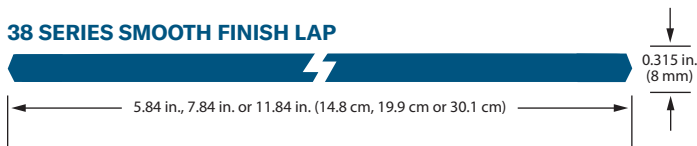

38 SERIES SMOOTH FINISH LAP