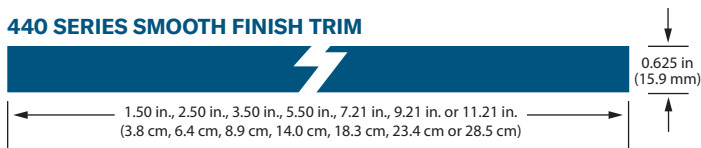

440 SERIES SMOOTH FINISH TRIM